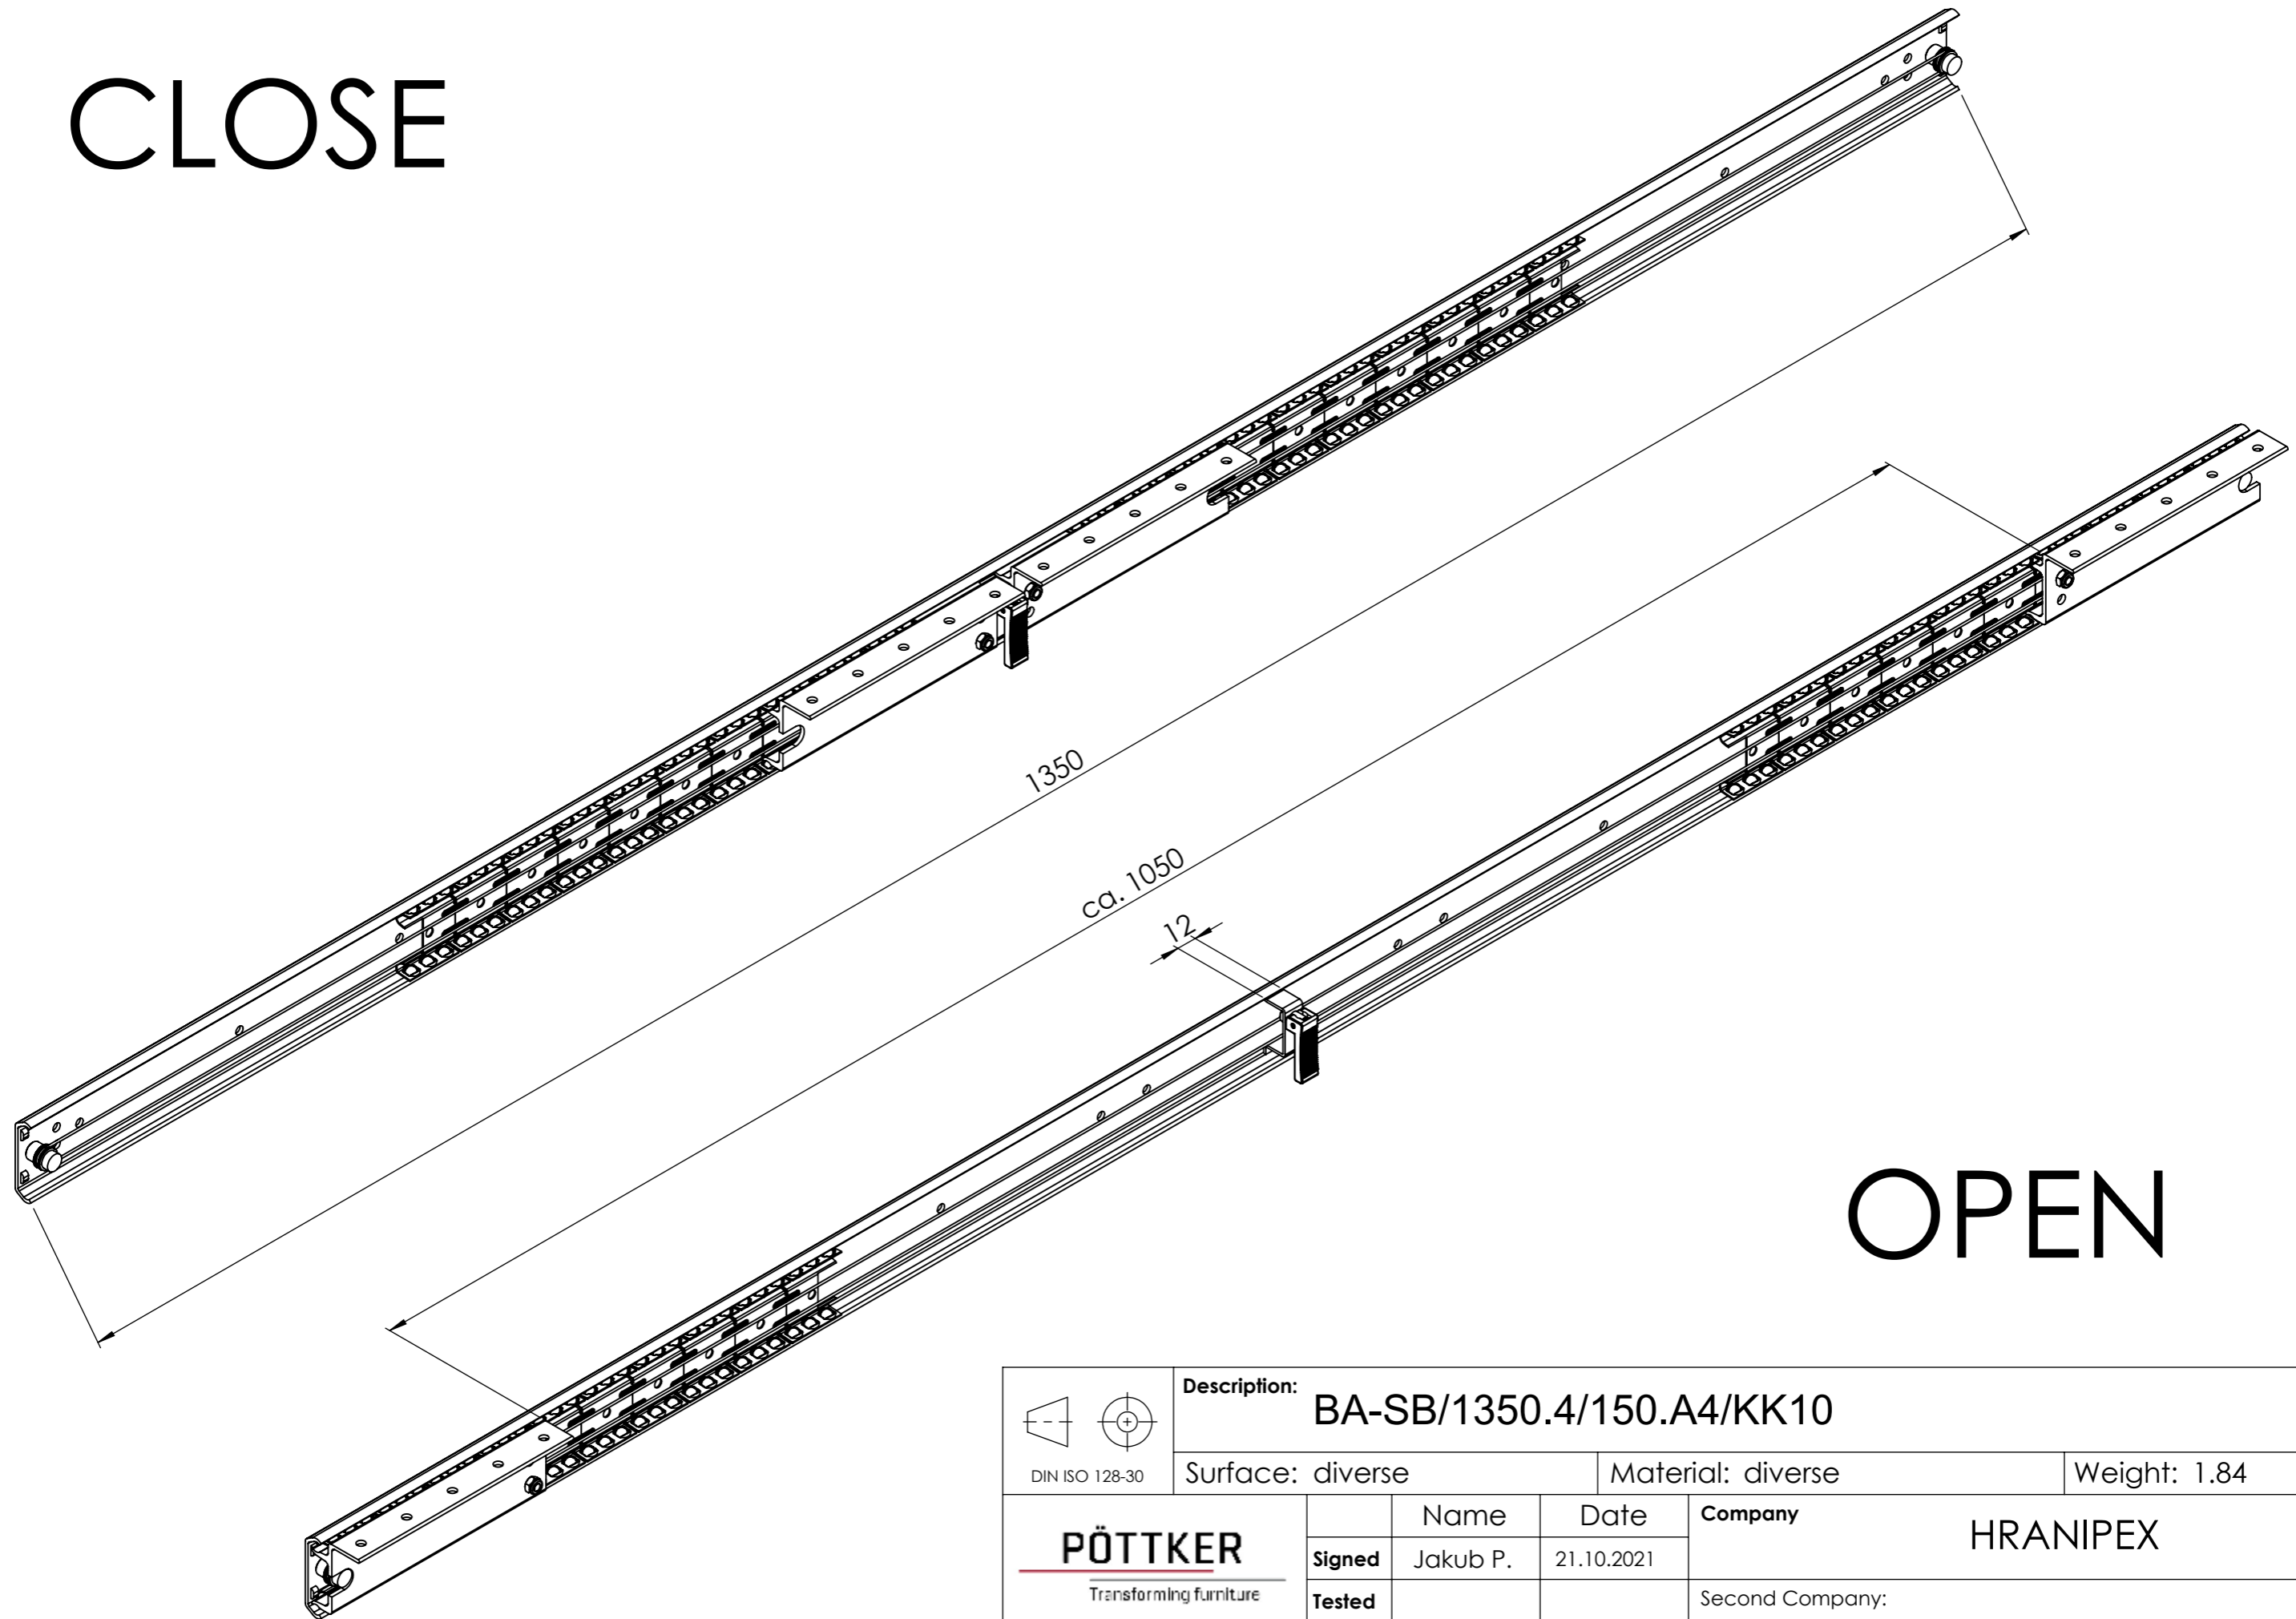

All property rights and rights to exploitation of copyright for this drawing data remain ours; they may not be made available to third parties without our consent.

Index	Change			Date	Name
 DIN ISO 128-30	Description: BA-SB/1350.4/150.A4/KK10				
	Surface: diverse		Material: diverse		Weight: 1.84 kg
 Transforming furniture	Name	Date	Company		
	Signed	Jakub P.	21.10.2021	HRANIPEX	
	Tested		Second Company:		
General tolerance: DIN ISO 2768 - m		Item No:	47135904	Scale 1:4	Page 1/3
					A3

CLOSE

OPEN

 DIN ISO 128-30	Description: BA-SB/1350.4/150.A4/KK10					
	Surface: diverse		Material: diverse		Weight: 1.84 kg	
 Transforming furniture	Name	Date	Company			
	Signed	Jakub P.	21.10.2021	HRANIPEX		
	Tested	(empty)	(empty)	Second Company:		
General tolerance: DIN ISO 2768 - m		Item No:	47135904	Scale 1:3	Page 2/3	A3