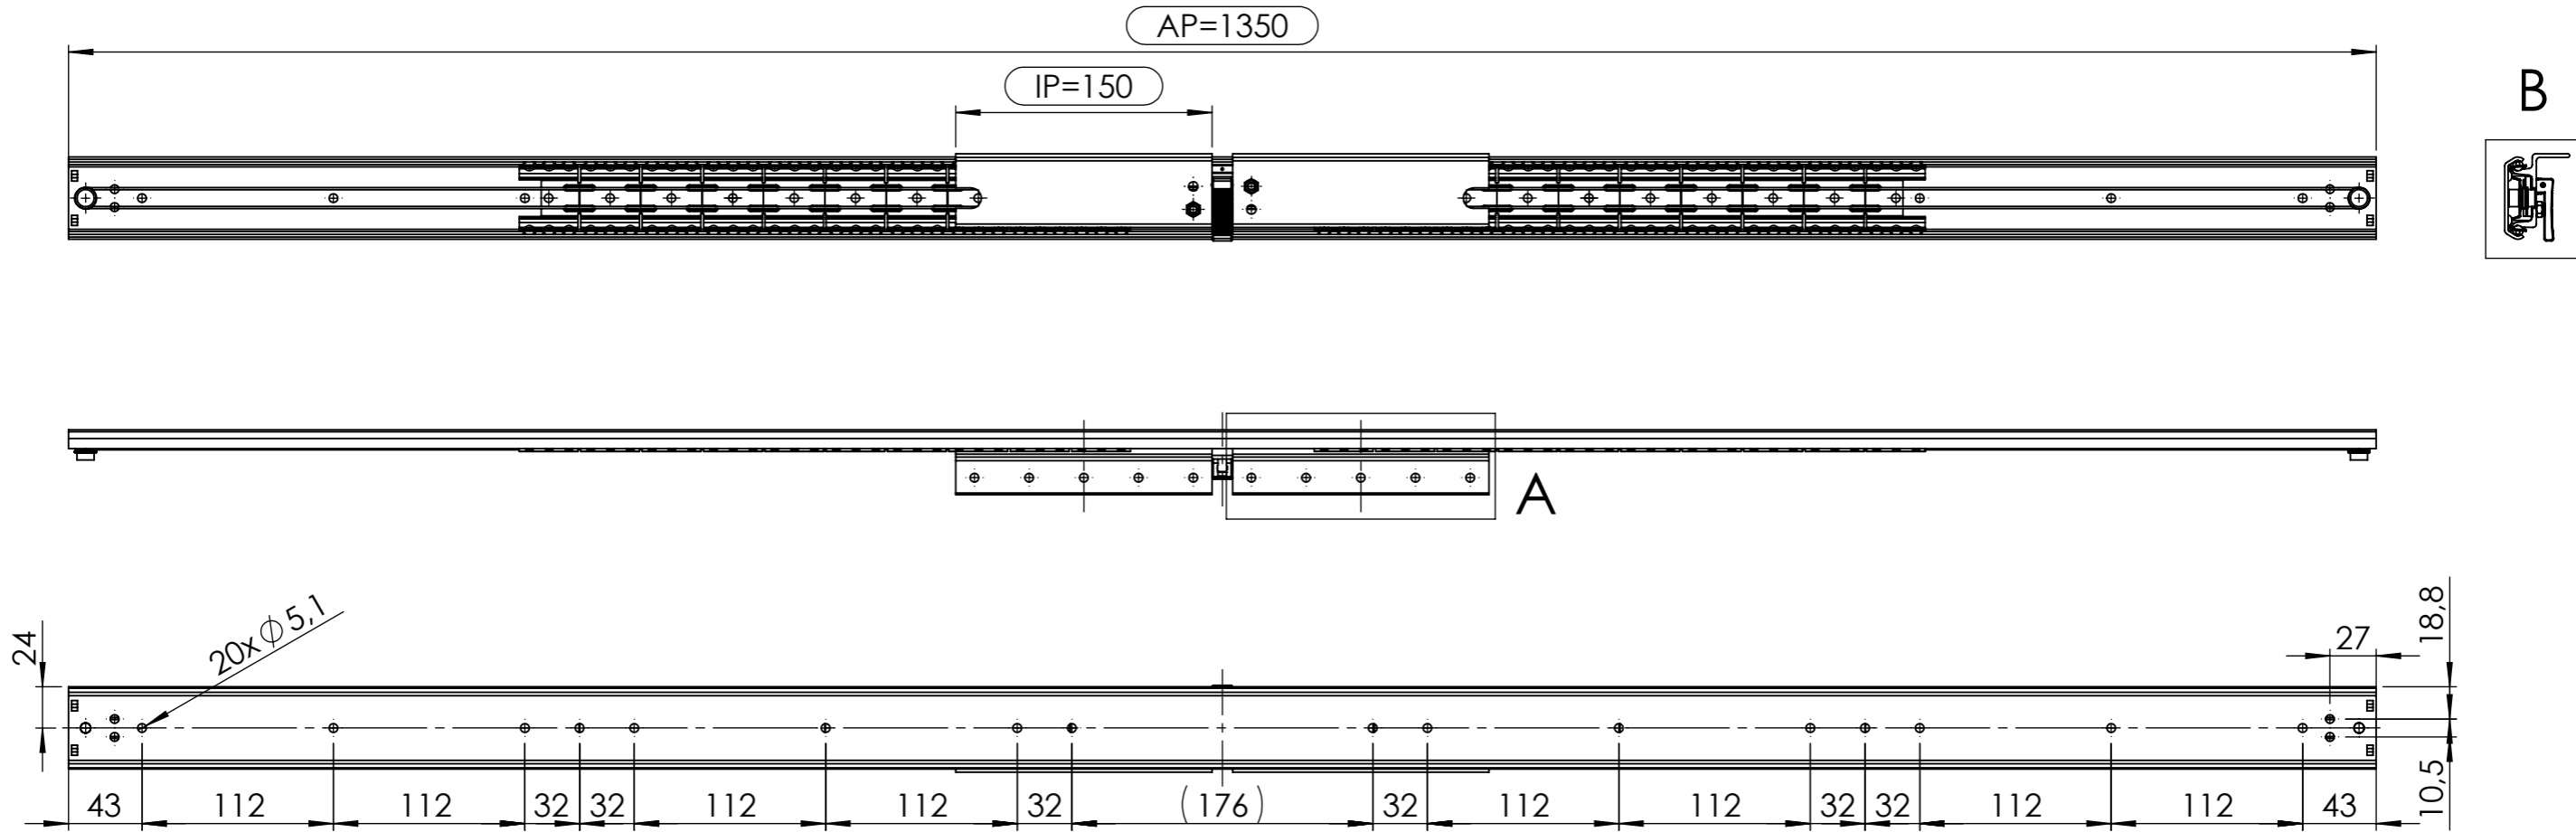

All property rights and rights to exploitation of copyright for this drawing data remain ours; they may not be made available to third parties without our consent.

Index	Change			Date	Name
 DIN ISO 128-30	Description: BA-SB/1350.4/150.A4/KK10				
	Surface: diverse		Material: diverse		Weight: 1.84 kg
 Transforming furniture	Name	Date	Company		
	Signed	Jakub P.	21.10.2021	HRANIPEX	
	Tested		Second Company:		
General tolerance: DIN ISO 2768 - m		Item No:	47135904	Scale 1:4	Page 1/3
					A3

CLOSE

OPEN

 DIN ISO 128-30	Description: BA-SB/1350.4/150.A4/KK10					
	Surface: diverse		Material: diverse		Weight: 1.84 kg	
 Transforming furniture	Name	Date	Company			
	Signed	Jakub P.	21.10.2021	HRANIPEX		
	Tested	(empty)	(empty)	Second Company:		
General tolerance: DIN ISO 2768 - m		Item No:	47135904	Scale 1:3	Page 2/3	A3