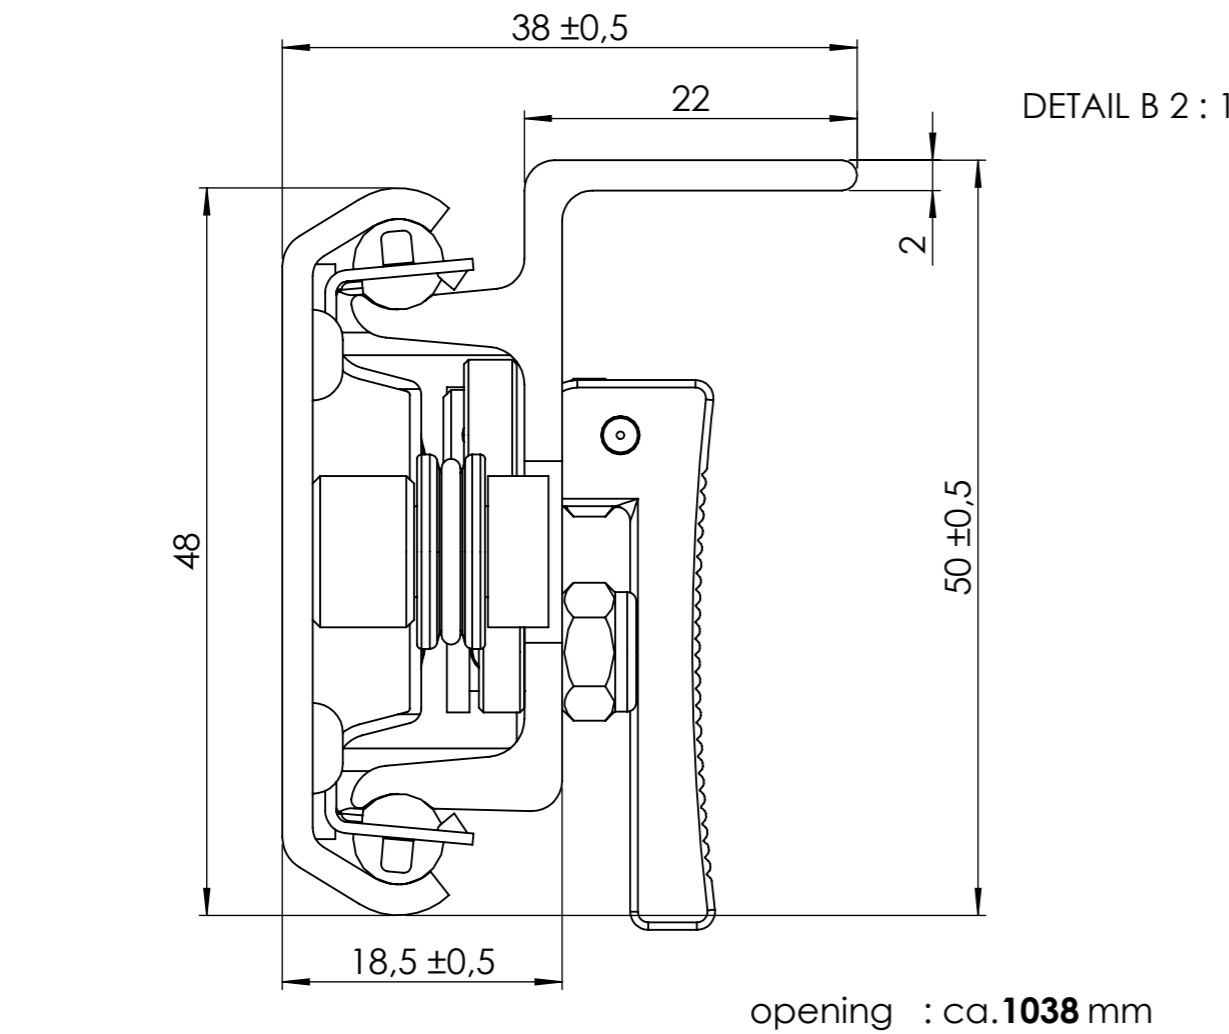

All property rights and rights to exploitation of copyright for this drawing data remain ours; they may not be made available to third parties without our consent.

Index	Change			Date	Name
 DIN ISO 128-30	Description: BA-SB/1350.4/150.A4/KK10				
	Surface: diverse		Material: diverse		Weight: 1.84 kg
 Transforming furniture	Name	Date	Company		
	Signed	Jakub P.	21.10.2021	HRANIPEX	
	Tested		Second Company:		
General tolerance: DIN ISO 2768 - m		Item No:	47135904	Scale 1:4	Page 1/3
					A3

CLOSE

OPEN

 DIN ISO 128-30	Description: BA-SB/1350.4/150.A4/KK10					
	Surface: diverse		Material: diverse		Weight: 1.84 kg	
 Transforming furniture	Name	Date	Company			
	Signed	Jakub P.	21.10.2021	HRANIPEX		
	Tested	(empty)	(empty)	Second Company:		
General tolerance: DIN ISO 2768 - m		Item No:	47135904	Scale 1:3	Page 2/3	A3