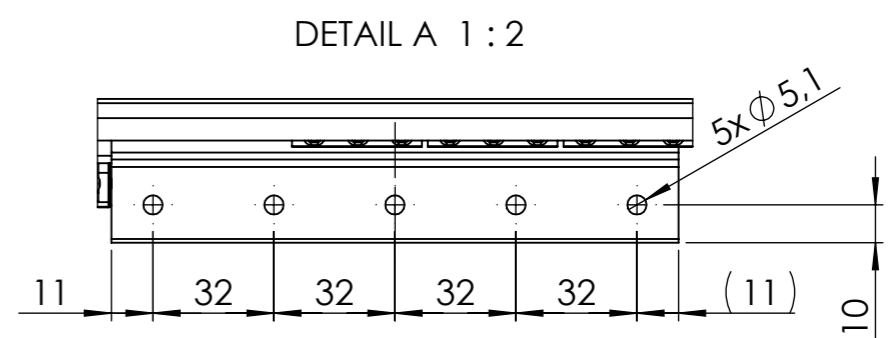

All property rights and rights to exploitation of copyright for this drawing data remain ours; they may not be made available to third parties without our consent.

Index	Change			Date	Name
 DIN ISO 128-30	Description: BA-SB/1350.4/150.A4/KK10				
	Surface: diverse		Material: diverse		Weight: 1.84 kg
 Transforming furniture	Name	Date	Company		
	Signed	Jakub P.	21.10.2021	HRANIPEX	
	Tested		Second Company:		
General tolerance: DIN ISO 2768 - m		Item No:	47135904	Scale 1:4	Page 1/3
					A3

CLOSE

OPEN

 DIN ISO 128-30	Description: BA-SB/1350.4/150.A4/KK10					
	Surface: diverse		Material: diverse		Weight: 1.84 kg	
 Transforming furniture	Name	Date	Company			
	Signed	Jakub P.	21.10.2021	HRANIPEX		
	Tested	(empty)	(empty)	Second Company:		
General tolerance: DIN ISO 2768 - m		Item No:	47135904	Scale 1:3	Page 2/3	A3